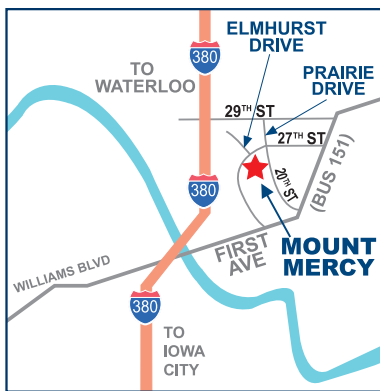

MOUNT MERCY UNIVERSITY

1330 ELMHURST DRIVE NE, CEDAR RAPIDS, IOWA 52402-4797 | 319-363-8213 | WWW.MTMERCY.EDU

DRIVING DIRECTIONS TO CAMPUS

From I-380

1. Take the 29th Street NE Exit (Exit 22: Mount Mercy University)
2. Go east on 29th Street to Prairie Drive.
3. Turn right (south) onto Prairie Drive and go two blocks. The campus will be directly in front of you.

Traveling on First Avenue / Hwy 151 from the East

1. Turn right onto 27th Street NE, proceeding until you reach Prairie Drive.
2. The campus will be on your left.

Traveling on First Avenue / Hwy 151 from the West

1. Turn left on 20th Street NE, proceeding until it becomes Prairie Drive.
2. The campus will be on your left.

- | | |
|--|--|
| 1. Hennessey Recreation Center | 8. Lundy |
| 2. Donnelly Center | 9. Betty Cherry Heritage Hall |
| 3. Basile Hall
Accelerated / Graduate Programs
Basile Beans Coffee Shop
Flaherty Community Room | 10. McAuley Hall
Janalyn Hanson White Gallery
McAuley Theater
Student Housing |
| 4. Warde Hall
Academic Affairs
Alumni Relations
Development
Event Services
Human Resources
President
Registrar
Stello Performance Hall
Student Financial Services | 11. University Center
Admissions
Campus Store
Hilltop Grill
Dining Center
Public Safety
Residence Life
Student Activities
Student Life |
| 5. Our Lady of Sorrows Grotto | 12. Regina Hall
Student Housing |
| 6. Lower Campus Apartments
Student Housing | 13. Busse Center
Busse Library
Chapel of Mercy |
| 7. Andreas House
Student Housing | 14. Sacred Heart Convent |